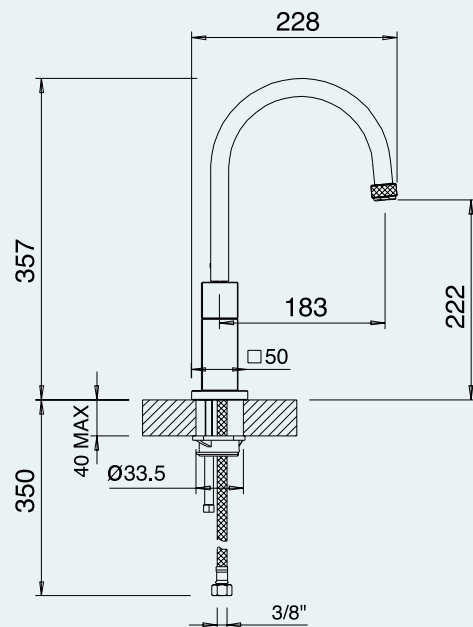

BELLINO

Progression valve