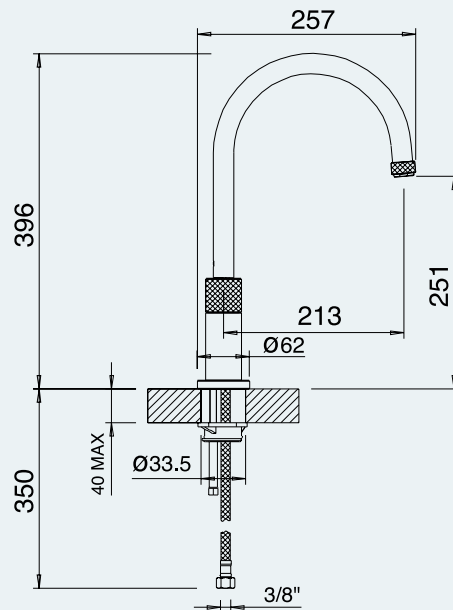

BRAVO

Progression valve

The Bravo progression valve tap is the height of simple minimalist design. Combining progression valve technology and stunning cylindrical styling, the Bravo is the perfect accompaniment to any contemporary kitchen setting.

It is available in a stunning chrome or brushed steel finish.

BRAVO

Progression valve

Minimum Recommended Pressure:

- Use with pressurised water system of 2 to 5 Bar

Features:

- Progression valve
- Single Flow
- Fast fit Flexi-Tails

Finishes available

Chrome TP0466
Brushed Steel TP0467

Progression valves are the latest advancement in tap technology. To operate, simply turn the control in the centre of the tap - there are no levers to twist or pull. The control at the end of the spout allows selection of the type of flow output. This style of operation creates simple, minimalist design.