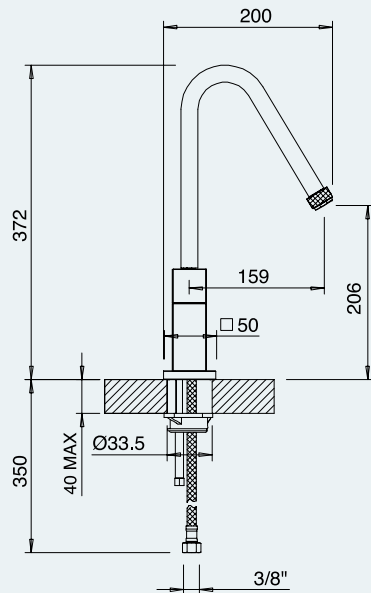

PERFETTO

Progression valve

The *Perfetto* progression valve tap is the height of minimalist design. Combining progression valve technology with stunning cubic styling, the *Perfetto* is the perfect accompaniment to any contemporary kitchen environment.

PERFETTO

Progression valve

Minimum Recommended Pressure:

- Use with pressurised water system of 2 to 5 Bar

Features:

- Progression valve
- Single Flow
- Fast fit Flexi-Tails

Finishes available

TP0460 TP0461

Progression valves are the latest advancement in tap technology. To operate, simply turn the control in the centre of the tap—there are no levers to twist or pull. The control at the end of the spout allows selection of the type of flow output. This style of operation creates simple, minimalist design.