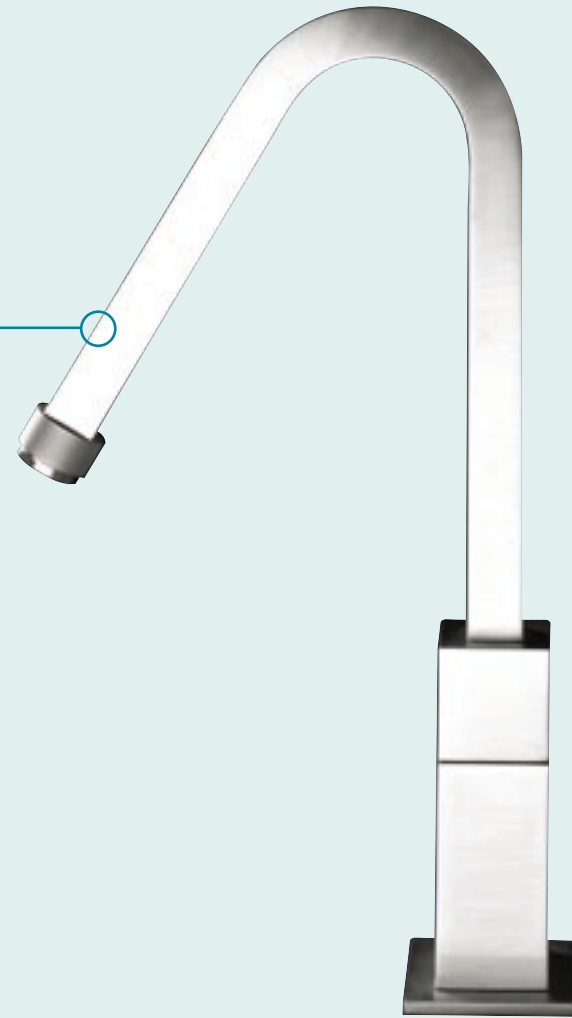

PERFETTO

Progression valve

The *Perfetto* progression valve tap is the height of minimalist design. Combining progression valve technology with stunning cubic styling, the *Perfetto* is the perfect accompaniment to any contemporary kitchen environment.

PERFETTO

Progression valve

Minimum Recommended Pressure:

- Use with pressurised water system of 2 to 5 Bar

Features:

- Progression valve
- Single Flow
- Fast fit Flexi-Tails

Finishes available

TP0460 TP0461

Progression valves are the latest advancement in tap technology. To operate, simply turn the control in the centre of the tap—there are no levers to twist or pull. The control at the end of the spout allows selection of the type of flow output. This style of operation creates simple, minimalist design.