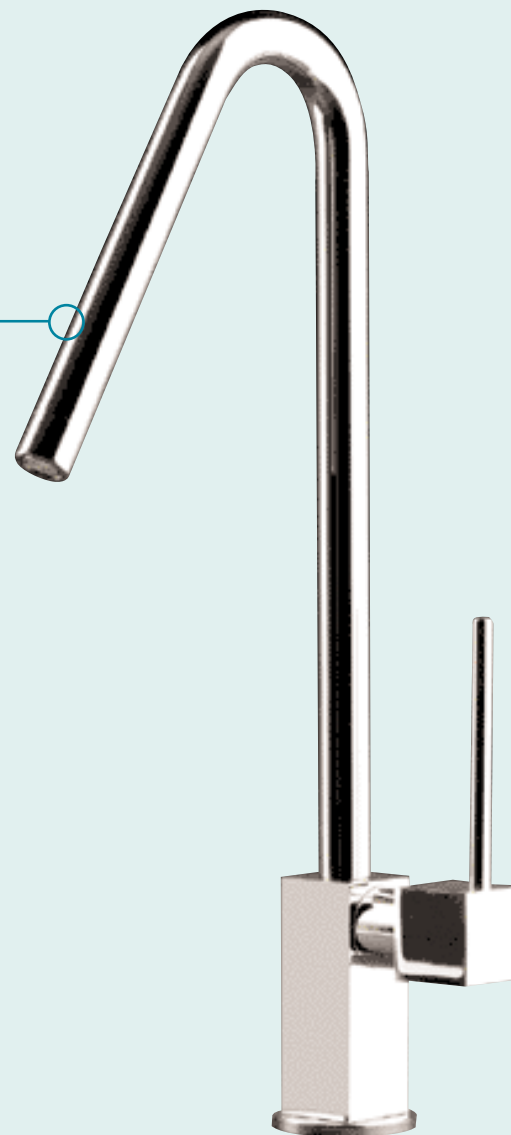

RISPETTO

Single lever

The *Rispetto* is a perfect marriage of the contemporary cylindrical and cubic styles.

It is available in a stunning chrome or brushed steel finish.

RISPETTO

Single lever

Minimum Recommended Pressure:

- Use with pressurised water system of 2 to 5 Bar

Features:

- Single lever
- Single Flow
- Fast fit Flexi-Tails

Finishes available

Chrome

TP0454

Brushed Steel

TP0455

Incorporating a side mounted single lever control, the design lends itself to any modern kitchen setting. The highest quality and intricate design are in no greater evidence than in the ultra-smooth operation of the single lever control handle.