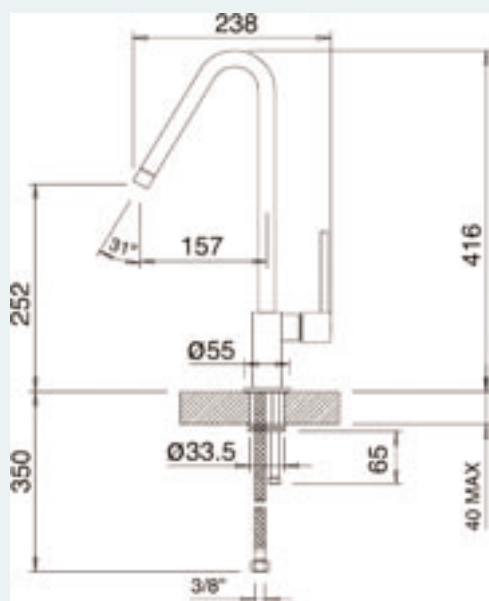

RISPETTO

Single lever

The *Rispetto* is a perfect marriage of the contemporary cylindrical and cubic styles.

It is available in a stunning chrome or brushed steel finish.

RISPETTO

Single lever

Minimum Recommended Pressure:

- Use with pressurised water system of 2 to 5 Bar

Features:

- Single lever
- Single Flow
- Fast fit Flexi-Tails

Finishes available

Chrome

TP0454

Brushed Steel

TP0455