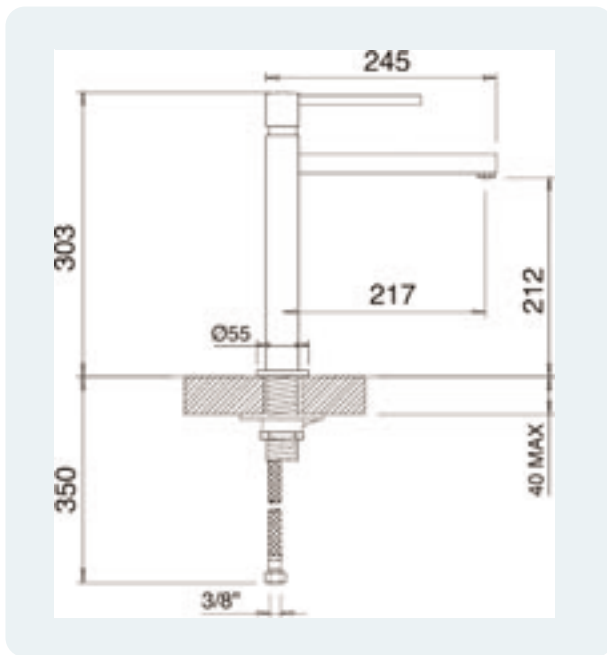

SERENITA

Single lever