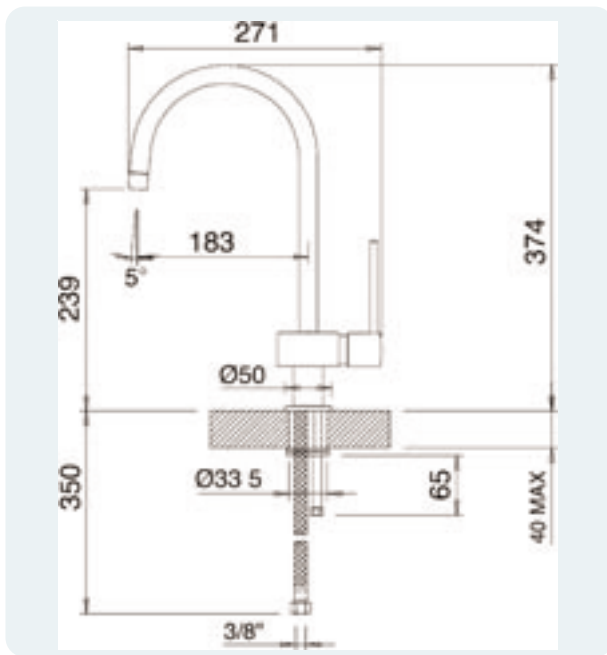

STATURA

Single lever

The *Statura* is a perfect marriage of contemporary cylindrical and cubic styles.

It is available in a stunning chrome or brushed steel finish.

STATURA

Single lever

Minimum Recommended Pressure:

- Use with pressurised water system of 2 to 5 Bar

Features:

- Single lever
- Single Flow
- Fast fit Flexi-Tails

Finishes available

Chrome TP0452
Brushed Steel TP0453

Incorporating a side mounted single lever control, the design lends itself to any modern kitchen setting. The highest quality and intricate design are in no greater evidence than in the ultra-smooth operation of the single lever control handle.