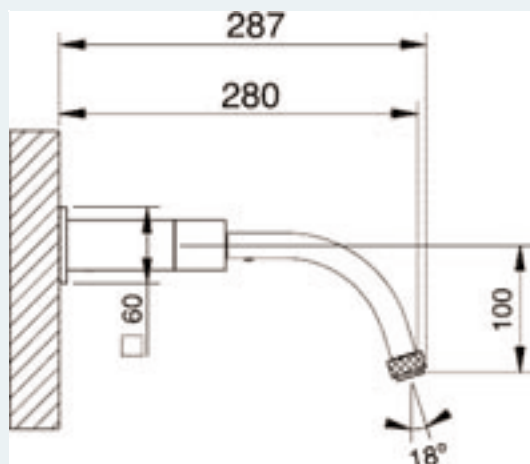

TRANQUILLO

Wall mounted progression valve

The *Tranquillo* wall mounted progression valve tap provides an alternative to the traditional method of installing a kitchen tap. A wall mounted tap allows a smooth run of worktop with no obstructions. Combining progression valve technology and stunning cubic styling, the *Tranquillo* is the perfect accompaniment to any minimalist kitchen environment.

It is available in a stunning chrome or brushed steel finish.

TRANQUILLO

Wall mounted progression valve

Minimum Recommended Pressure:

- Use with pressurised water system of 2 to 5 Bar

Features:

- Progression valve
- Single Flow
- Fast fit Flexi-Tails

Finishes available

Chrome

TP0470

Brushed Steel

TP0471

Progression valves are the latest advancement in tap technology. To operate, simply turn the control in the centre of the tap - there are no levers to twist or pull. the control at the end of the spout allows the selection of the type of flow output. this style of operation creates a simple, minimalist design.