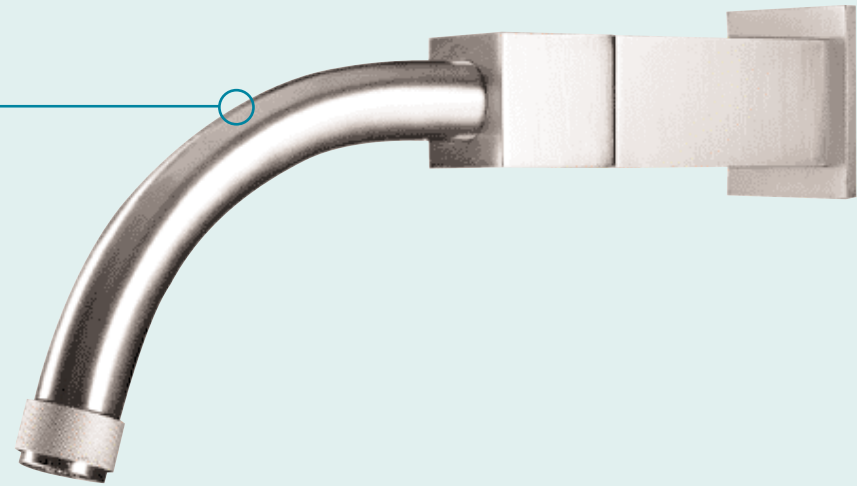

TRANQUILLO

Wall mounted progression valve

The *Tranquillo* wall mounted progression valve tap provides an alternative to the traditional method of installing a kitchen tap. A wall mounted tap allows a smooth run of worktop with no obstructions. Combining progression valve technology and stunning cubic styling, the *Tranquillo* is the perfect accompaniment to any minimalist kitchen environment.

It is available in a stunning chrome or brushed steel finish.

TRANQUILLO

Wall mounted progression valve

Minimum Recommended Pressure:

- Use with pressurised water system of 2 to 5 Bar

Features:

- Progression valve
- Single Flow
- Fast fit Flexi-Tails

Finishes available

Chrome

TP0470

Brushed Steel

TP0471

Progression valves are the latest advancement in tap technology. To operate, simply turn the control in the centre of the tap - there are no levers to twist or pull. the control at the end of the spout allows the selection of the type of flow output. this style of operation creates a simple, minimalist design.